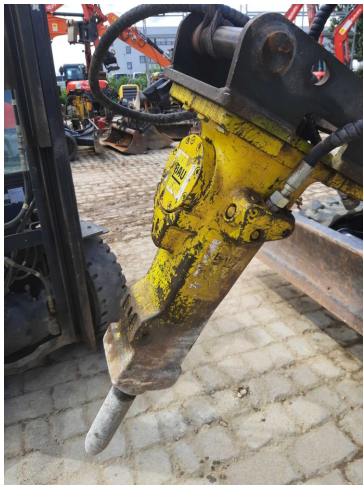

2016

Epiroc Hydraulikhammer SB152

€3.900,00

plus VAT ex stock
€4.641,00 incl. VAT ex stock

Year of construction

2022

Epiroc SB 302

€4.800,00