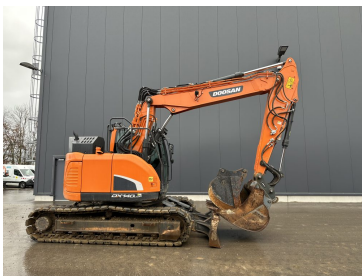

**Doosan DX 140 LCR/V-5
OQ65**

€115.000,00

plus VAT ex stock
€136.850,00 incl. VAT ex stock

Year of construction 2020
Hours of operation 2.200
Accessories inkl. OQ65